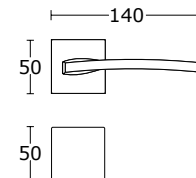

Chrom Satyna - S24
15-002