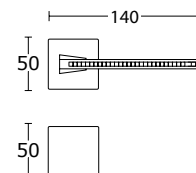

Nikiel Satyna - S05
15-331