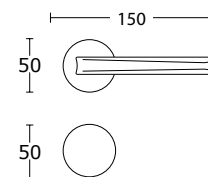

Nikiel Satyna - S05
15-114

	BDR 261,00 zł	321,03 zł
15-168	WK 41,00 zł	50,43 zł
15-169	WB 41,00 zł	50,43 zł
15-052	WC 77,00 zł	94,71 zł