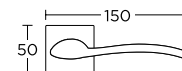

New

Chrom Satyna - S24
25-196