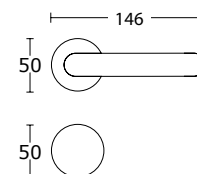

MODEL
2005

MADE
IN
GREECE

www.convexdesign.pl

CONVEX®
HANDLES KNOBS DESIGN & PRODUCTION

New

design by **Yiannis Ghikas**

	BDR 249,00 zł	306,27 zł
15-572	WK 41,00 zł	50,43 zł
15-574	WB 41,00 zł	50,43 zł
15-573	WC 77,00 zł	94,71 zł

CENA NETTO / CENA BRUTTO

	BDR 249,00 zł	306,27 zł
15-166	WK 41,00 zł	50,43 zł
15-167	WB 41,00 zł	50,43 zł
15-055	WC 77,00 zł	94,71 zł

	BDR 249,00 zł	306,27 zł
15-168	WK 41,00 zł	50,43 zł
15-169	WB 41,00 zł	50,43 zł
15-052	WC 77,00 zł	94,71 zł

	BDR 249,00 zł	306,27 zł
15-196	WK 47,00 zł	57,81 zł
15-198	WB 47,00 zł	57,81 zł
15-058	WC 85,00 zł	104,55 zł