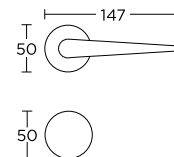

New

Nikiel Satyna - S05
25-255