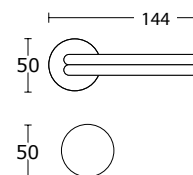

Nikiel Satyna - S05
15-845