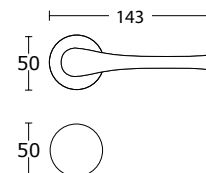

Nikiel Satyna - S05
15-855