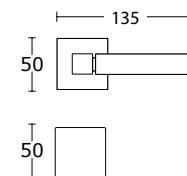

BDR 160,00 zł 196,80 zł

15-164 **WK 41,00 zł** 50,43 zł

15-165 **WB 41,00 zł** 50,43 zł

15-026 **WC 77,00 zł** 94,71 zł

MODEL
895

MADE
IN
GREECE

www.convexdesign.pl

CENA NETTO / CENA BRUTTO

BDR 184,00 zł 226,32 zł

15-164 **WK 41,00 zł** 50,43 zł

15-165 **WB 41,00 zł** 50,43 zł

15-026 **WC 77,00 zł** 94,71 zł

MODEL
735