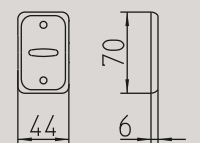

651

911

1291

1351

221

BS

BS/Y

231

BS

BS/Y

PC1

PC2

VB

Z

Z/Y

BL1