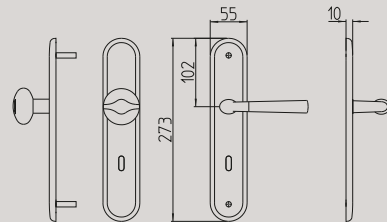

australia

PRIVACY

PASSAGE

kaba

P48

P55

690UP

S40-SIC

BSK

690-SIC

3040-SIC

Technical data