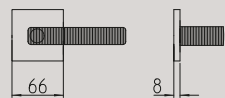

1700UP

+ PVD

1710UP

+ PVD

6031US

911US

200/C

+

650/C

+

700/C

+

109

+ PVD

110

+ PVD

101

102

106

S17