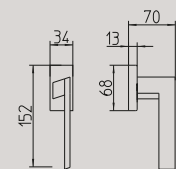

1372/DK
martellina dk
drehkipp system