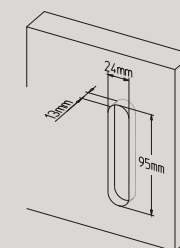

196/C-P

Maniglione alzante scorrevole a coppia (con/senza foro cilindro) lunghezza impugnatura 179-10 mm

Mechanism pull-up handle pair (with/without key-hole cylinder) pull length 179-10 mm