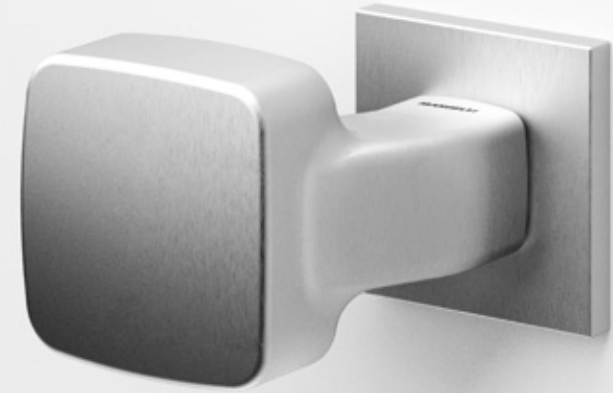

carré

design Piet Billekens

Technical data pg.244

03
ORO
POLISHED BRASS

04
ORO SATINATO
SATIN BRASS

26
CROMATO
POLISHED CHROME

26D
CROMATO SATINATO
SATIN CHROME

1621
con rosetta
door-handle on rose