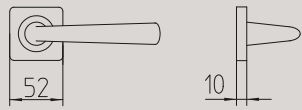

australia

PRIVACY

PASSAGE

kaba

P48

P55

690UP

S40-SIC

BSK

690-SIC

3040-SIC

Technical data