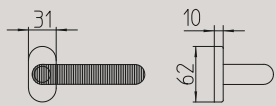

651

911

1291

1351

221

BS

BS/Y

231

BS

BS/Y

PC1

PC2

VB

Z

Z/Y

BL1