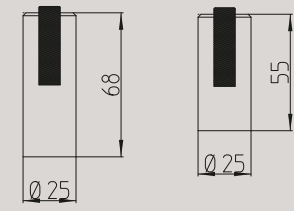

1700UP

+ PVD

1710UP

+ PVD

6031US

911US

200/C

+

650/C

+

700/C

+

109

+ PVD

110

+ PVD

101

102

106

S17