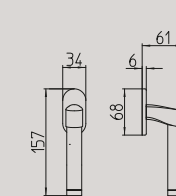

362/DK
martellina dk
drehkipp system