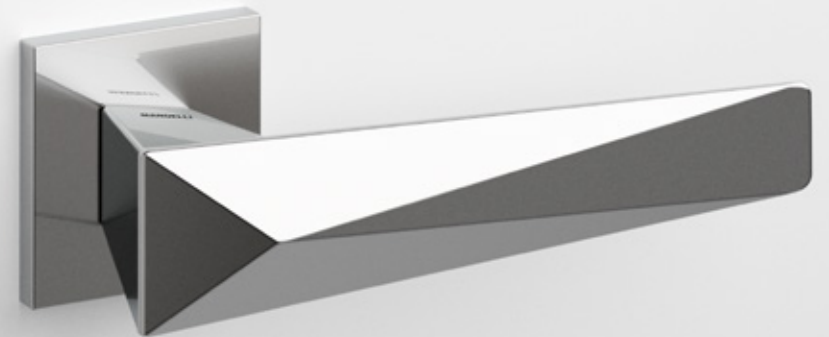

zeit

Technical data pg.260

design Marco Piva

Winner of
GOOD DESIGN AWARD 2017

Contemporary

03
ORO
POLISHED BRASS

04
ORO SATINATO
SATIN BRASS

26
CROMATO
POLISHED CHROME

26D
CROMATO SATINATO
SATIN CHROME

MSN
NICKEL SATINATO OPACO
MAT SATIN NICKEL

MBR
BRUNITO OPACO
MAT BRONZE

1721
con rosetta
door-handle on rose

1722/M
cremonese
window lever-handle

1722/DK
martellina dk
drehkipp system