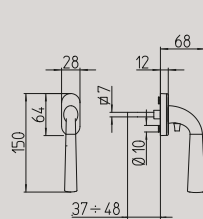

S102/DKM-SIC
martellina dk
drehkipp system