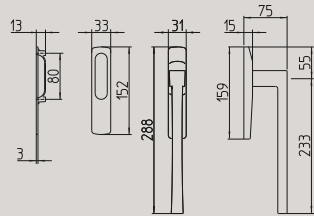

197

197/A

Alzante scorrevole con maniglia ad incasso (con/senza foro cilindro) impugnatura 233-10 mm

Mechanism pull-up handle for sliding door with flush handle (with/without key-hole cylinder) pull length 233-10 mm