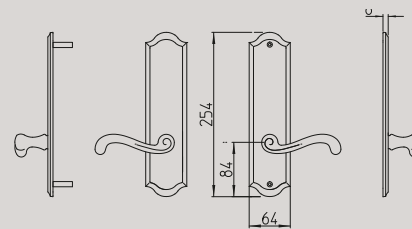

australia

PRIVACY

PASSAGE

kaba

P48

P55

690UP

S40-SIC

BSK

690-SIC

3040-SIC

Technical data