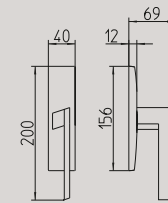

1372/M
cremonese
window lever handle