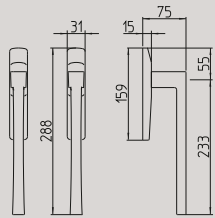

197/A-P

Alzante scorrevole a coppia (con/senza foro cilindro) impugnatura 233-10 mm

Mechanism pull-up handle pair (with/without key-hole cylinder) pull length 233-10 mm