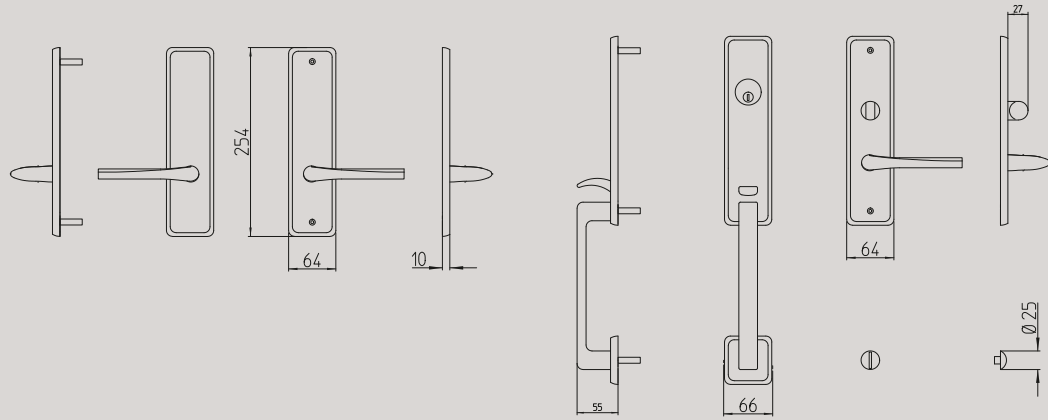

1700UP

+ PVD

1710UP

+ PVD