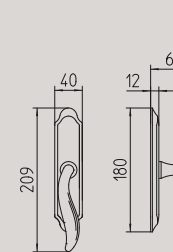

982/M
cremonese
window lever handle