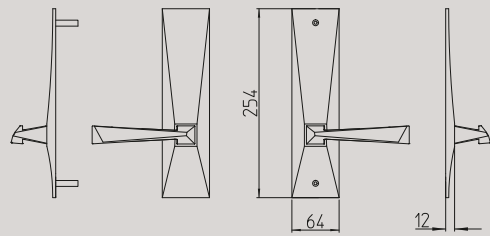

1700UP

+ PVD

1710UP

+ PVD

6031US

911US

200/C

+

650/C

+

700/C

+

109

+ PVD

110

+ PVD

101

102

106

S17