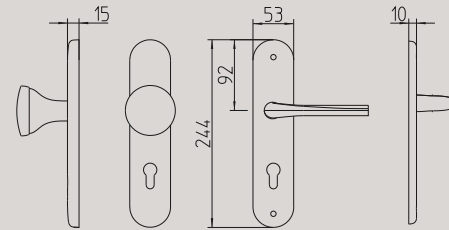

australia

PRIVACY

PASSAGE

kaba

P48

P55

690UP

S40-SIC

BSK

690-SIC

3040-SIC

Technical data