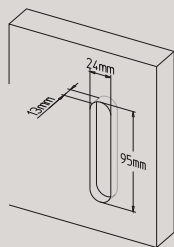

197/A-P

Alzante scorrevole a coppia (con/senza foro cilindro) impugnatura 233-10 mm

Mechanism pull-up handle pair (with/without key-hole cylinder) pull length 233-10 mm