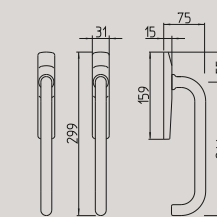

196/A-P

Alzante scorrevole a coppia (con/senza foro cilindro) impugnatura 24-10 mm

Mechanism pull-up handle pair (with/without key-hole cylinder) pull length 24-10 mm