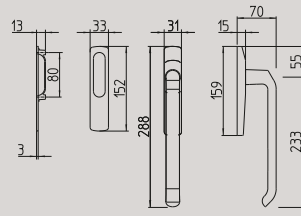

198

198/A

Alzante scorrevole con maniglia ad incasso (con/senza foro cilindro) impugnatura 233-10 mm

Mechanism pull-up handle for sliding door with flush handle (with/without key-hole cylinder) pull length 233-10 mm