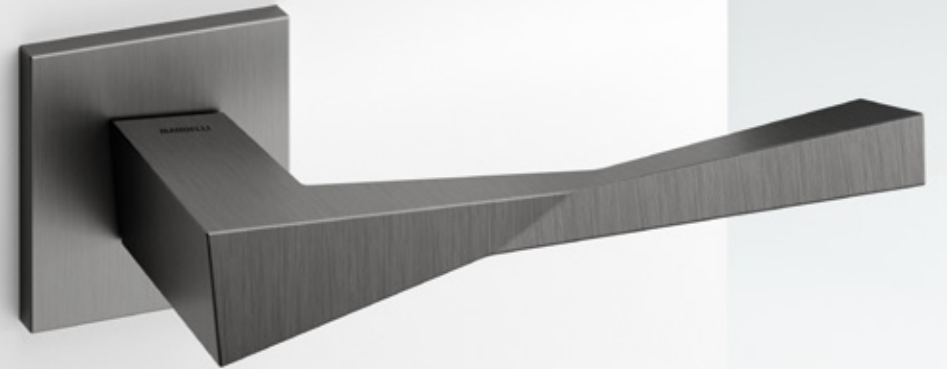

# zante

Technical data pg.260

Contemporary

1301  
con rosetta  
door-handle on rose

1300  
con piastra  
door-handle on back plate

1302/M  
cremonese  
window lever-handle

1302/DK  
martellina dk  
drehkipp system