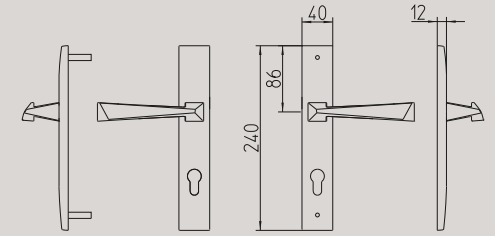

australia

PRIVACY

PASSAGE

kaba

P48

P55

690UP

S40-SIC

BSK

690-SIC

3040-SIC

Technical data