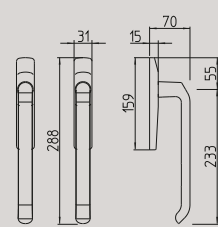

198/A-P

Alzante scorrevole a coppia (con/senza foro cilindro) impugnatura 233-10 mm

Mechanism pull-up handle pair (with/without key-hole cylinder) pull length 233-10 mm