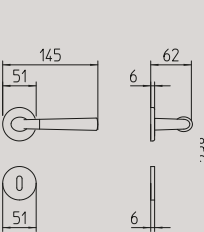

start

+ M R4 BG4 PZ DK_{SIC} BS_{SM} PVD

S101
maniglia con rosetta
door handle on rose