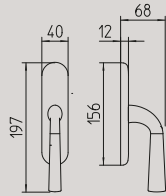

S102/M
cremonese
window lever handle