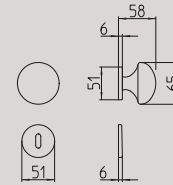

197

197/A

Alzante scorrevole con maniglia ad incasso (con/senza foro cilindro) impugnatura 233-10 mm

Mechanism pull-up handle for sliding door with flush handle (with/without key-hole cylinder) pull length 233-10 mm

197/A-P

Alzante scorrevole a coppia (con/senza foro cilindro) impugnatura 233-10 mm

Mechanism pull-up handle pair (with/without key-hole cylinder) pull length 233-10 mm

198

198/A

Alzante scorrevole con maniglia ad incasso (con/senza foro cilindro) impugnatura 233-10 mm

Mechanism pull-up handle for sliding door with flush handle (with/without key-hole cylinder) pull length 233-10 mm

198/A-P

Alzante scorrevole a coppia (con/senza foro cilindro) impugnatura 233-10 mm

Mechanism pull-up handle pair (with/without key-hole cylinder) pull length 233-10 mm

284

Disponibile anche in versione fissa / Also available in a fixed version

644

Disponibile anche in versione fissa / Also available in a fixed version

744

Disponibile anche in versione fissa / Also available in a fixed version

854

854/GIR

1104

1024/A

1024/B

1024/GIR

Disponibile anche in versione fissa / Also available in a fixed version

1091

1621