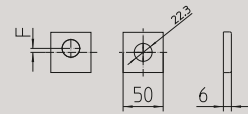

australia

PRIVACY

PASSAGE

kaba

P48

P55

690UP

S40-SIC

BSK

690-SIC

3040-SIC

Technical data