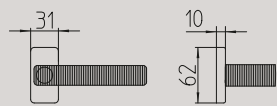

651

911

1291

1351

221

BS

BS/Y

231

BS

BS/Y

PC1

PC2

VB

Z

Z/Y

BL1