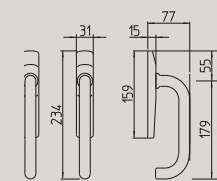

196/C-P

Maniglione alzante scorrevole a coppia (con/senza foro cilindro) lunghezza impugnatura 179-10 mm

Mechanism pull-up handle pair (with/without key-hole cylinder) pull length 179-10 mm