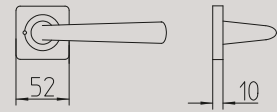

australia

PRIVACY