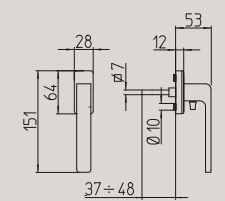

1682/DK-SIC

martellina dk
drehkipp system