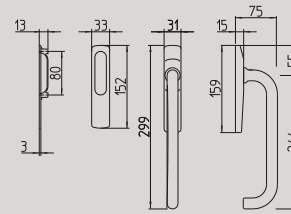

# 196

196/A

Alzante scorrevole con maniglia ad incasso (con/senza foro cilindro) impugnatura 24-10 mm

Mechanism pull-up handle for sliding door with flush handle (with/without key-hole cylinder) pull length 24-10 mm