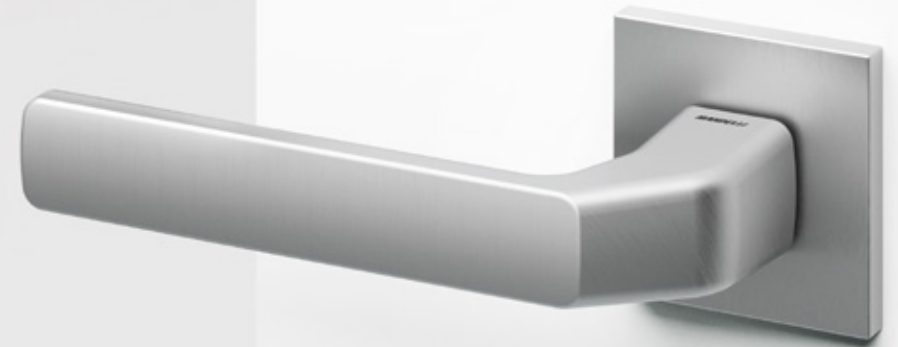

fenix

design Piet Billekens

Technical data pg.247

03
ORO
POLISHED BRASS

04
ORO SATINATO
SATIN BRASS

26
CROMATO
POLISHED CHROME

26D
CROMATO SATINATO
SATIN CHROME

MSN
NICKEL SATINATO OPACO
MAT SATIN NICKEL

1601
con rosetta
door-handle on rose

1602/M
cremonese
window lever-handle

1602/DK
martellina dk
drehkipp system