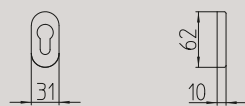

651

911

1291

1351

221

BS

BS/Y

231

BS

BS/Y

PC1

PC2

VB

Z

Z/Y

BL1