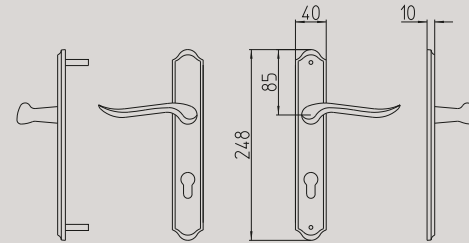

BSK

690-SIC