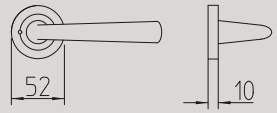

australia

PRIVACY